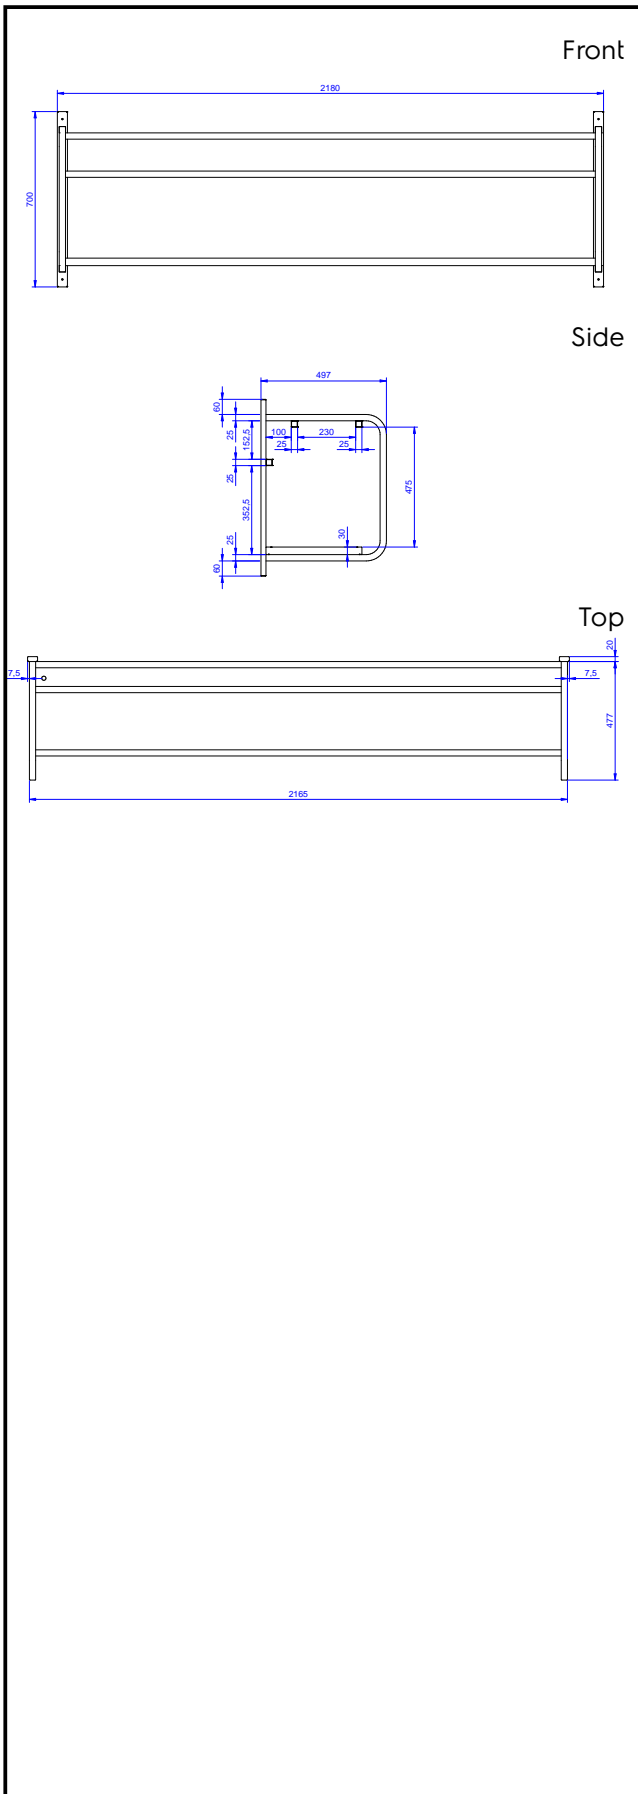

Accessories
Wall mounted shelf for 4 baskets
2180mm

ITEM # _____

MODEL # _____

NAME # _____

SIS # _____

AIA # _____

Construction

- Capacity: from 1 to 4 baskets (based on model).
- Square section frame 25x25 mm.
- 304 AISI stainless steel construction throughout.

864358 (DWWS4)

Wall mounted shelf for 4 baskets 2180mm

Short Form Specification

Item No. _____

Constructed in 304 AISI stainless steel. Square 25x25mm tubular frame. Fitted with bottom tray and drain hole. Designed for baskets 500x500mm.

APPROVAL: _____

Key Information:**External dimensions,
Width:****864358 (DWWS4)** 2180 mm**External dimensions,
Depth:**

500 mm

**External dimensions,
Height:**

700 mm

Net weight:

20 kg